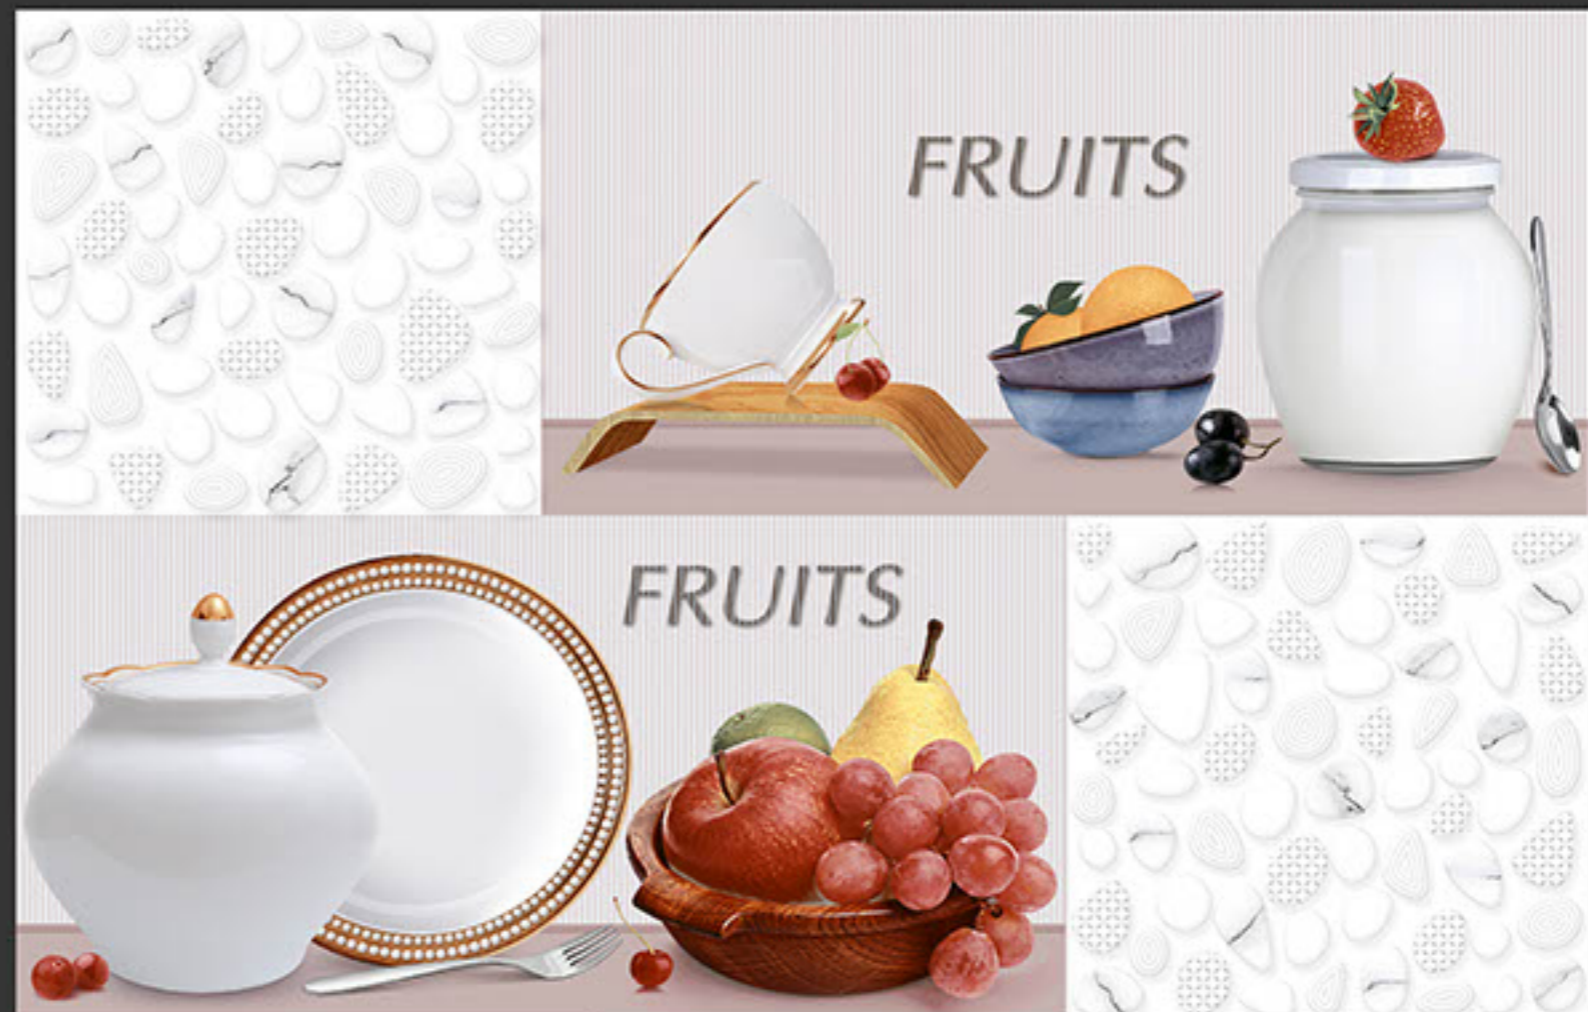

**DIGITAL
WALL TILES**

Rocagres®
BEAUTIFY YOUR SPACE

**300x450 mm
GLOSSY**

3507-L

3507-HL-5

3507-L