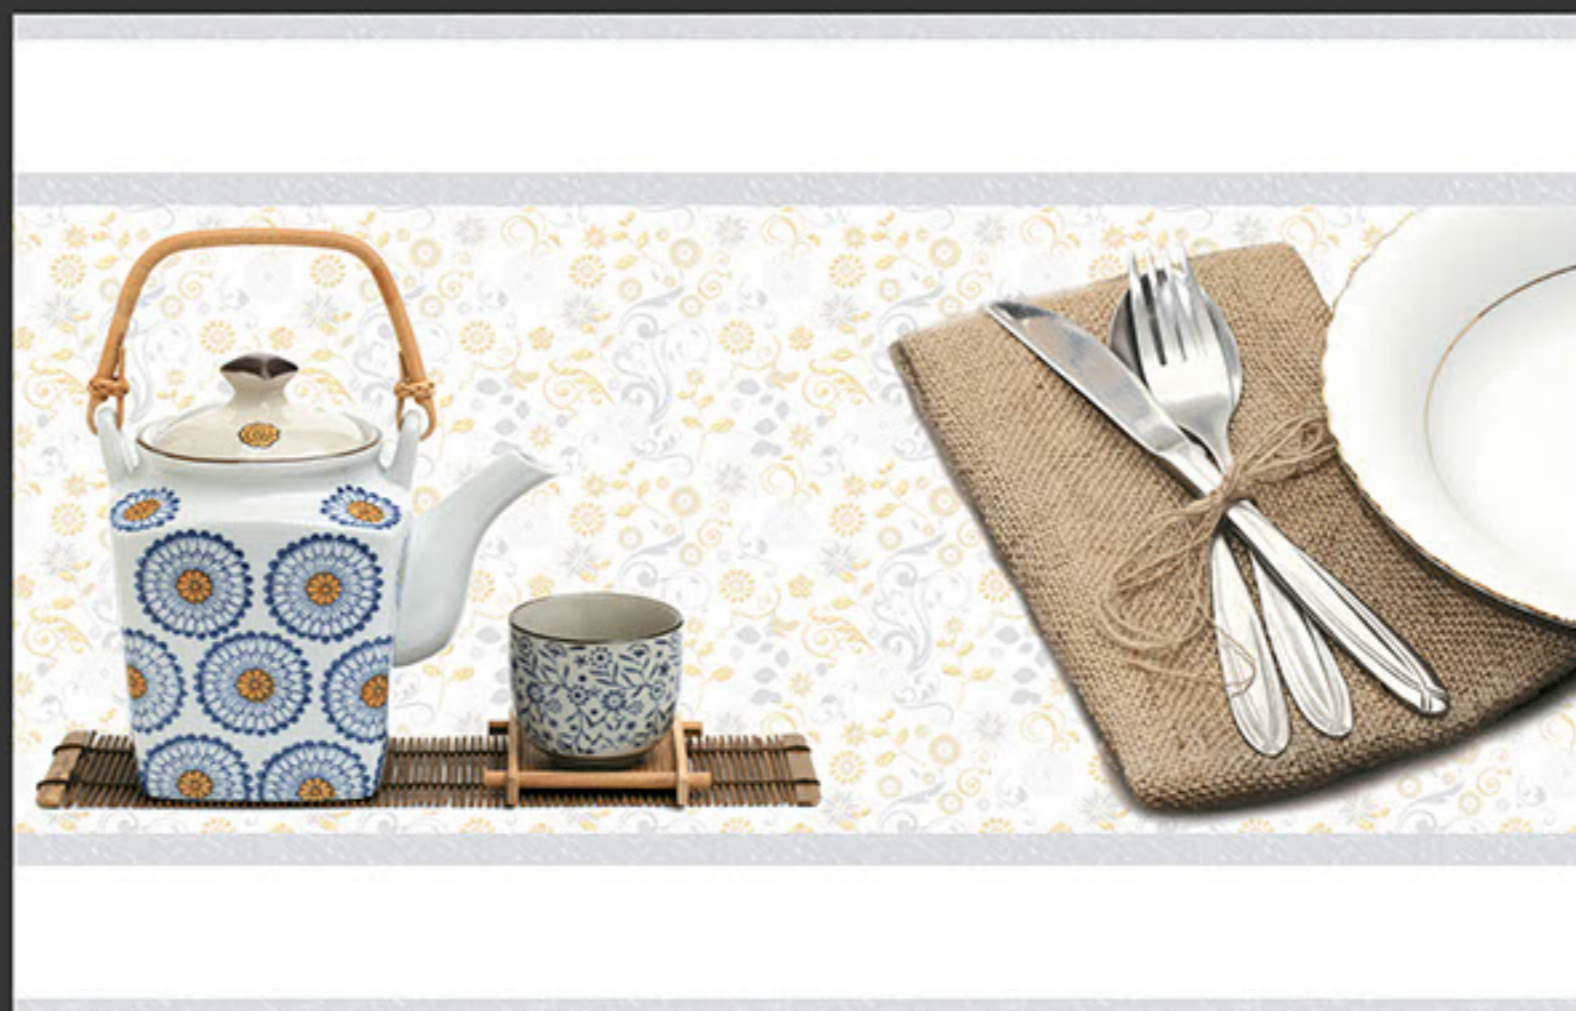

**DIGITAL
WALL TILES**

Rocagres®
BEAUTIFY YOUR SPACE

**300x450 mm
GLOSSY**

3519-L

3519-HL-8

3519-L

www.rocagrestiles.com