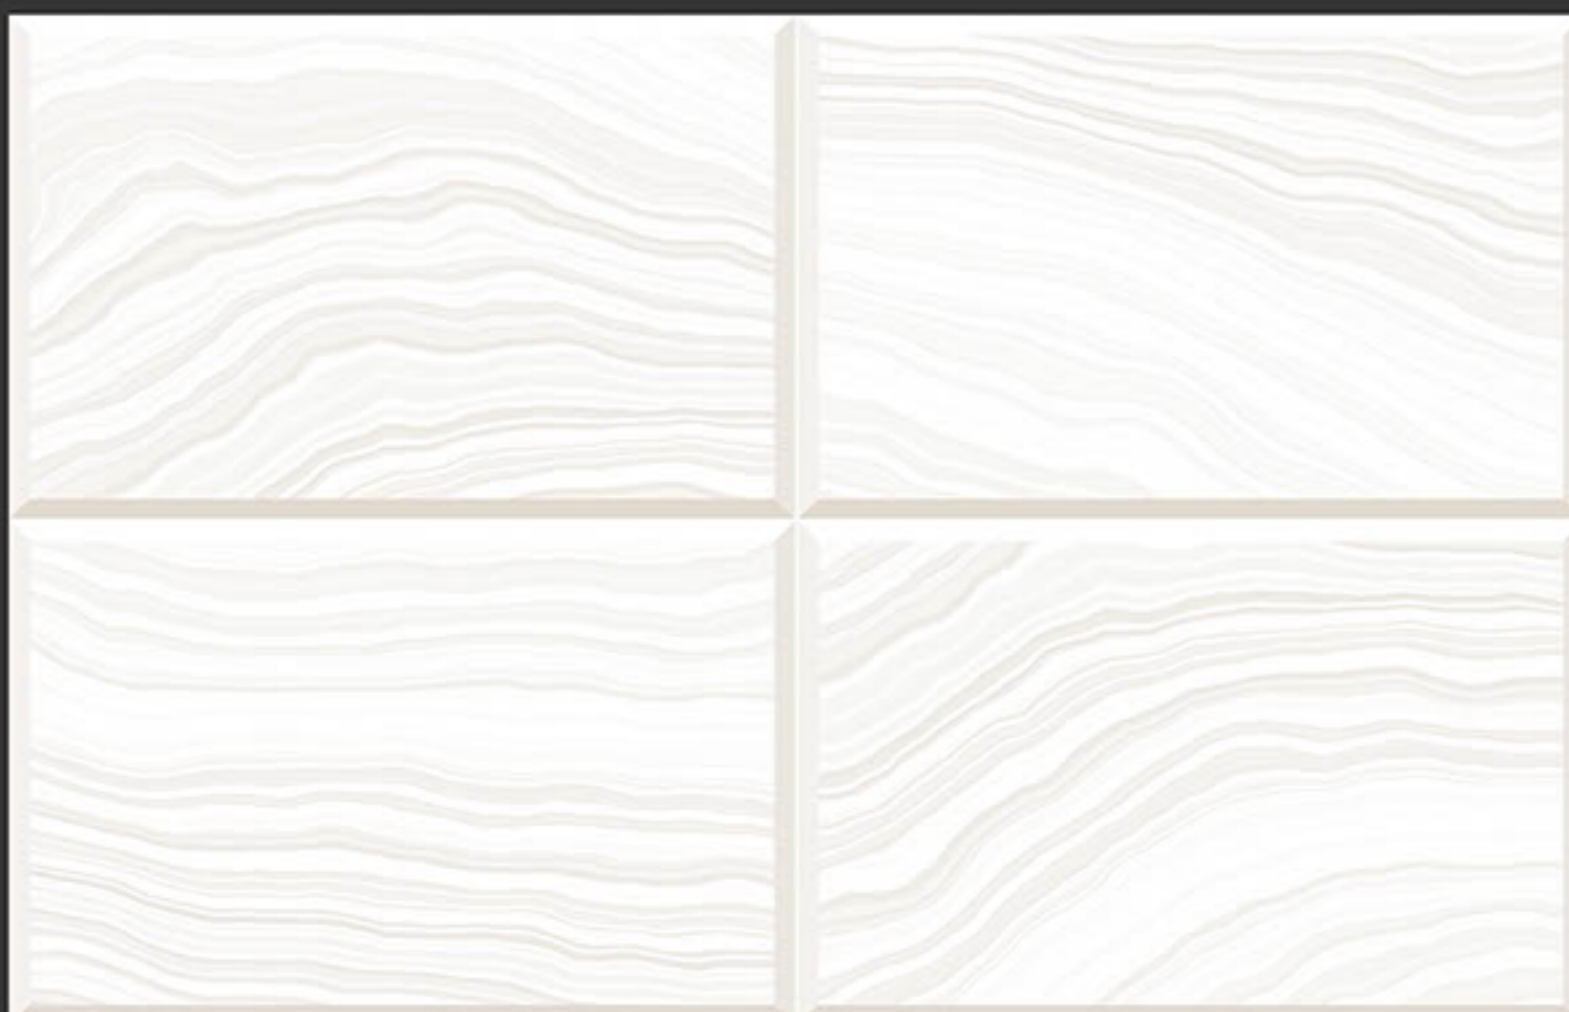

Rocagres[®]
BEAUTIFY YOUR SPACE

**300x450 mm
GLOSSY**

3506-L

3506-HL-2

3506-L

**DIGITAL
WALL TILES**

Rocagres[®]
BEAUTIFY YOUR SPACE

**300x450 mm
GLOSSY**