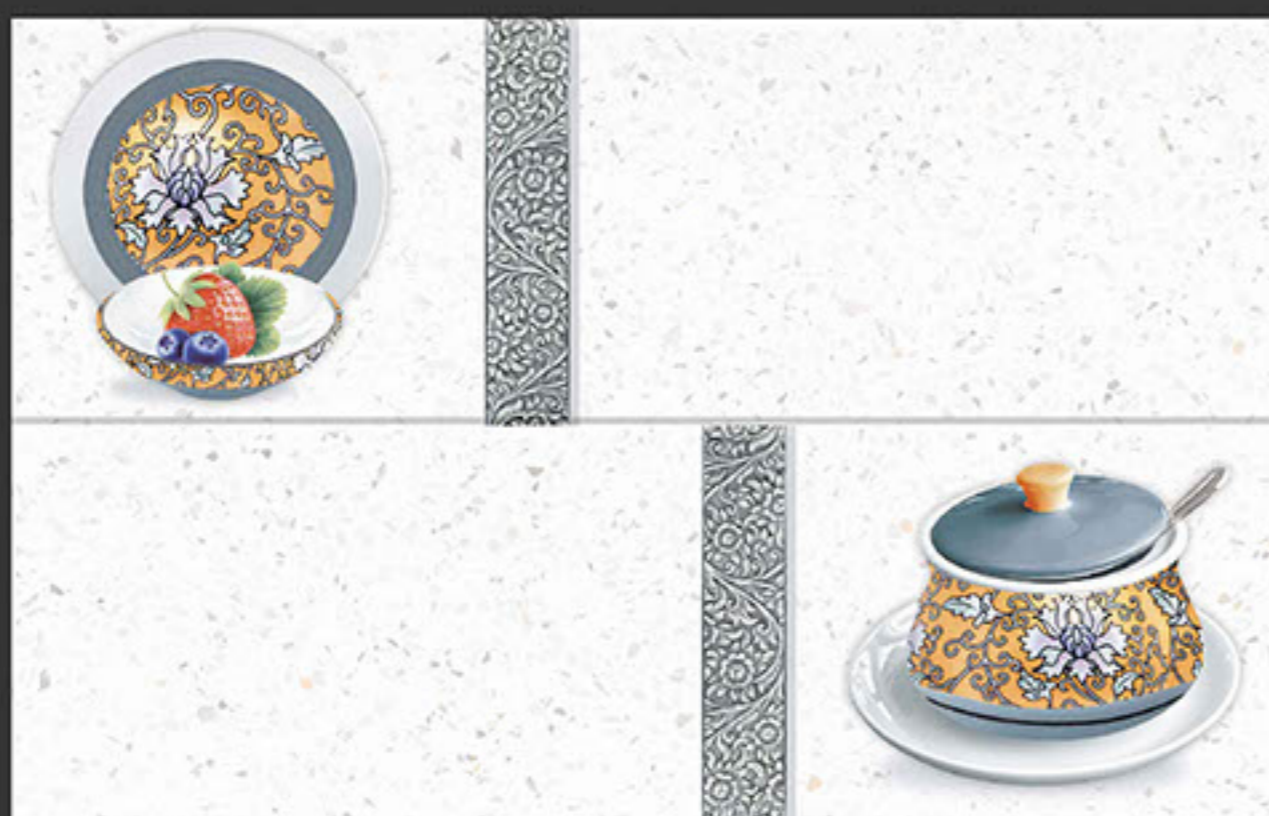

3525-HL-3

www.rocagrestiles.com