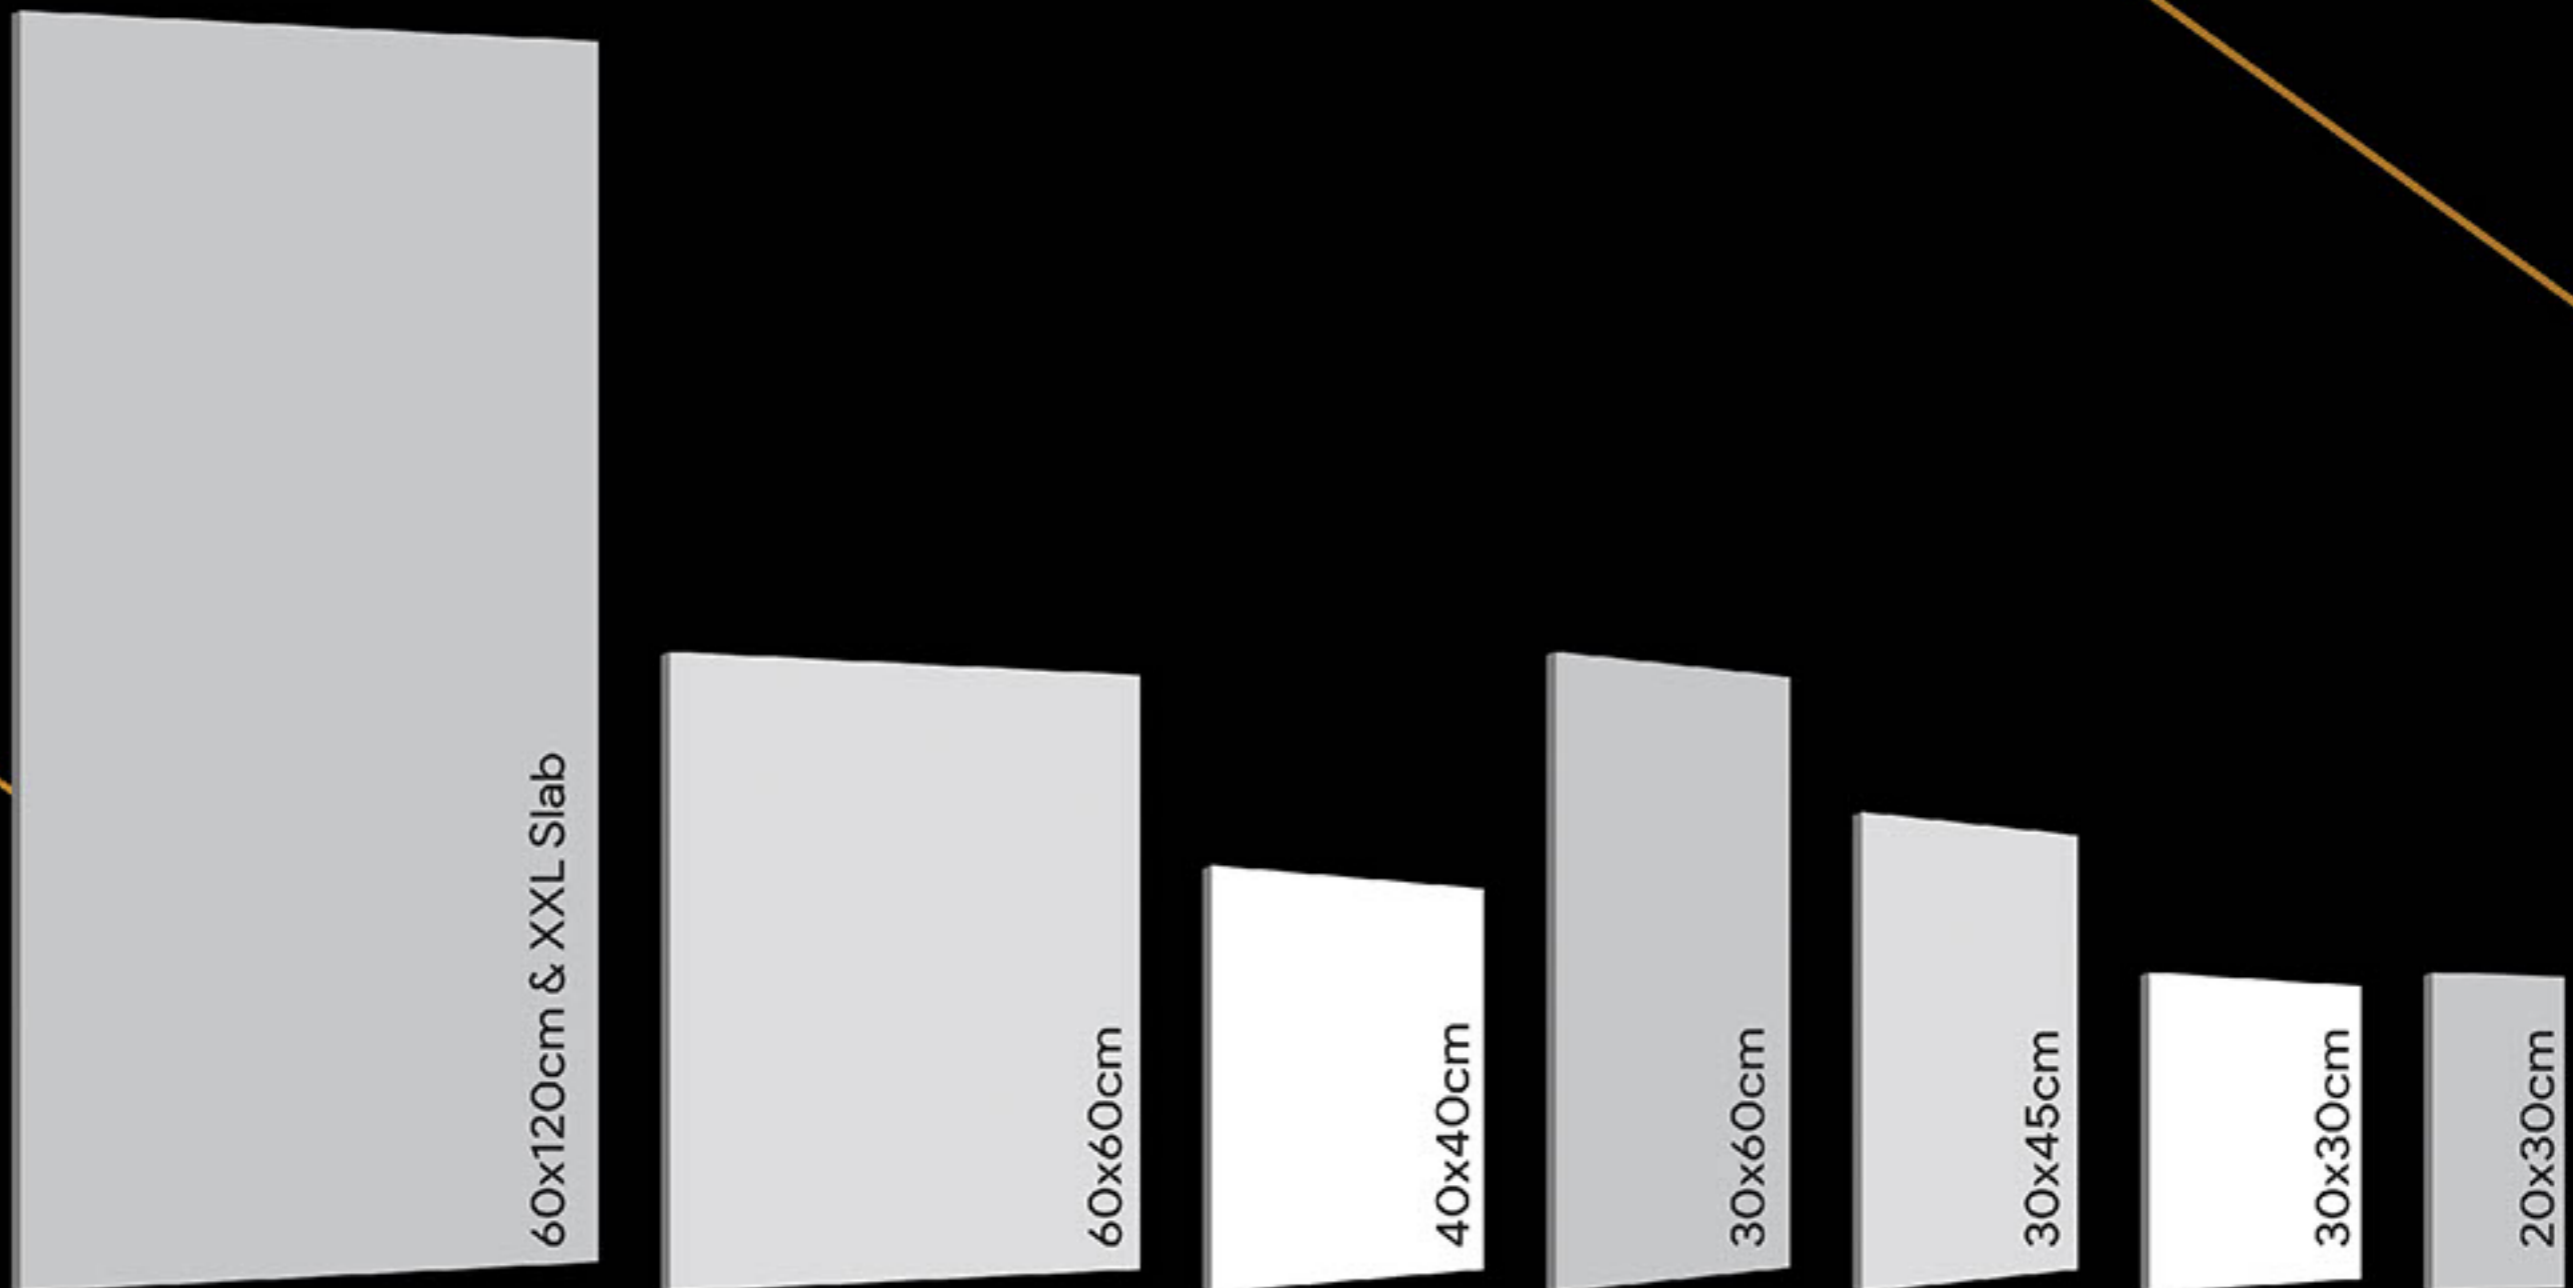

CHOOSE YOUR
SIZE & FINISH

ELEVATE
YOUR SPACE WITH OUR TILES

AVAILABLE PRODUCTS

Ceramic Wall Tiles
Digital Wall Tiles
Interior & Exterior Elevation Tiles
Heavy Duty Parking Tiles
Full Body Vitrified Tiles

Ceramic Floor Tiles
Polish Porcelain Tiles (Nano)
Double Charge Vitrified Tiles
Glazed Polish Porcelain (PGVT)
Steps & Riser Tiles