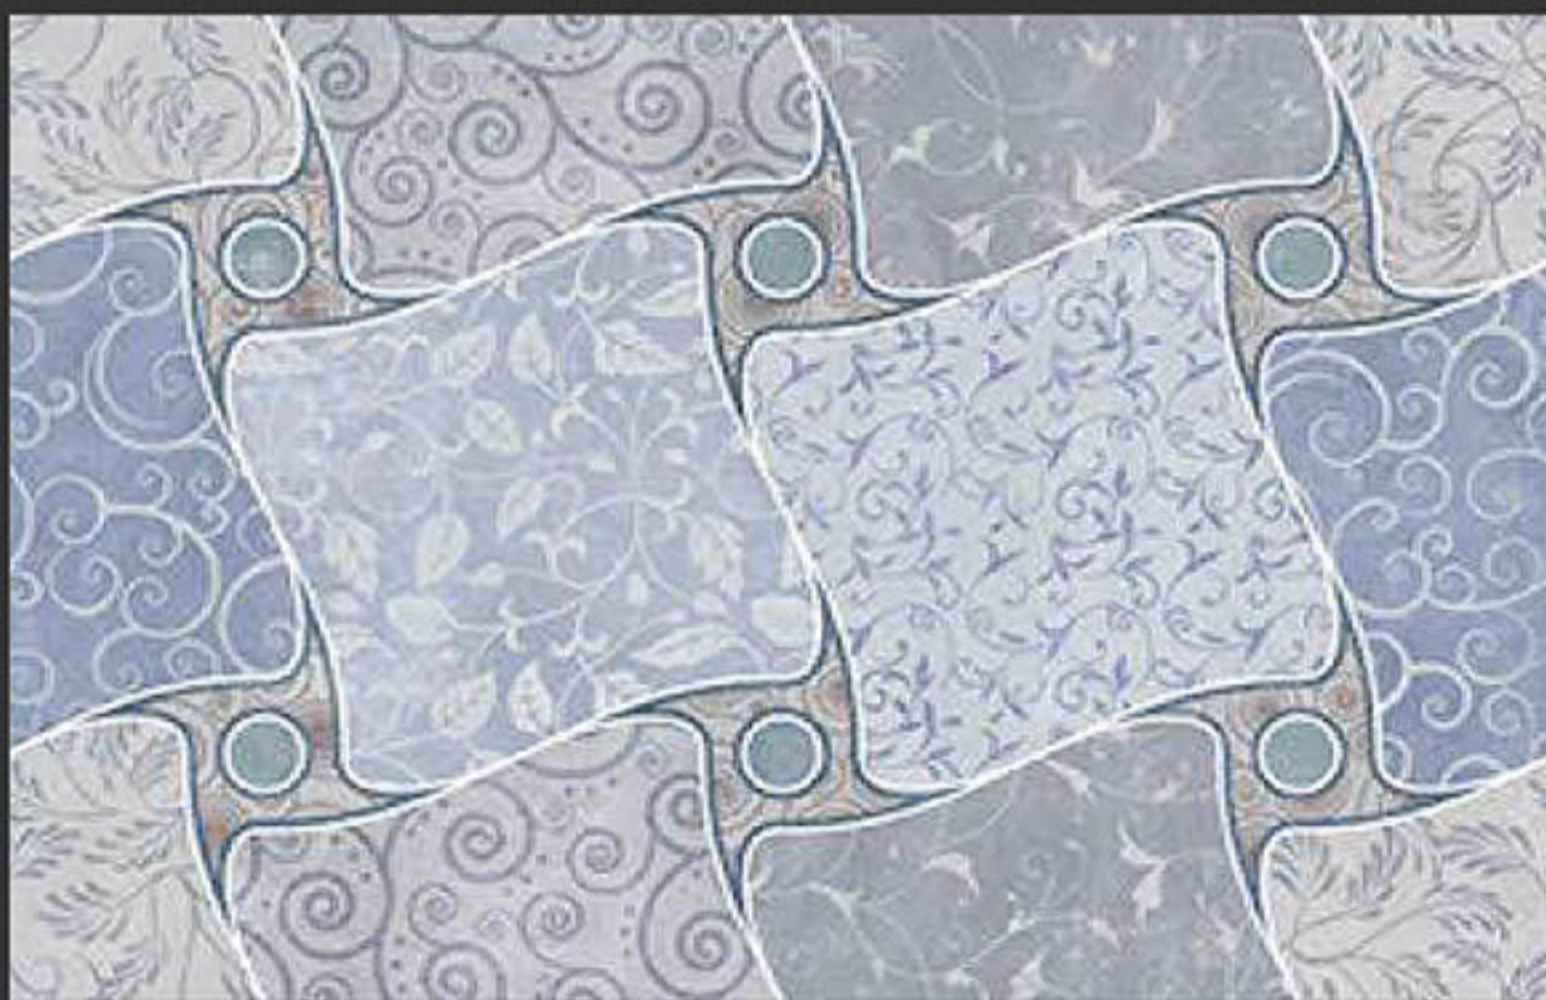

**DIGITAL
WALL TILES**

Rocagres®
BEAUTIFY YOUR SPACE

**300x450 mm
MATT**

2025-L

2025-HL-1

2025-D

www.rocagrestiles.com